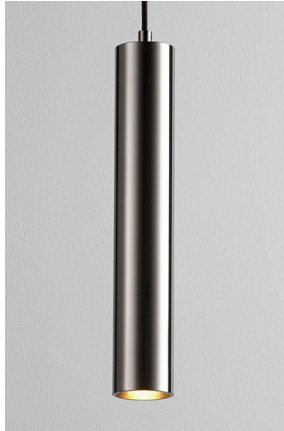

IDOL Pendant
3-635-xx

oxygen

FIXTURE TYPE _____

LOCATION _____

PROJECT _____

DATE _____

-18 Gunmetal

-14 Polished Chrome

-24 Satin Nickel

LIGHT SOURCE	1 x 6.1W LED, 3000K, CRI 90
LUMINAIRE POWER	7.2W at 120V
RATED LIFE	60000 hr RL
OPTIONAL COLOR TEMPERATURES	2700K, 3500K, 4000K
LUMEN OUTPUT	Delivered: 334 lm (LM-79)
INPUT VOLTAGE	120V to 277V AC, 50/60Hz
DRIVER OUTPUT	180mA, 7.6W max power
DIMMING	TRIAC and ELV dimming at 120V AC; 0-10V dimming, 100% to 1% current output
CONSTRUCTION	Plated Steel
DIFFUSER	No diffuser
FINISHES	Polished Chrome (-14), Gunmetal (-18), Satin Nickel (-24)
MOUNTING	4" Octagonal J-Box*, 4" Square J-Box* with a single device mud ring *Deep J-Box (Required to house driver)
STANDARDS	UL Dry/Damp listed, Conforms to UL STD 1598, Certified CAN/CSA STD C22.2 No 250.0.

DIMENSIONS

Dia. Canopy: 5.88"

Dia. Fixture: 2.75"

H. Fixture: 18.50"

Supplied with 10 ft braided cord

Order example for standard fixture:

3-635-24 (x- Voltage - xxx-Sequence # - xx-Finish)

3: 120V to 277V