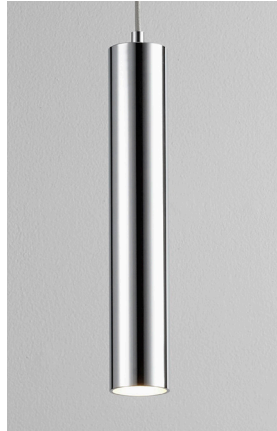

IDOL Pendant
3-635-xx

oxygen

FIXTURE TYPE _____

LOCATION _____

PROJECT _____

DATE _____

-18 Gunmetal

-14 Polished Chrome

-24 Satin Nickel

LIGHT SOURCE	1 x 6.1W LED, 3000K, CRI 90
LUMINAIRE POWER	7.2W at 120V
RATED LIFE	60000 hr RL
OPTIONAL COLOR TEMPERATURES	2700K, 3500K, 4000K
LUMEN OUTPUT	Delivered: 334 lm (LM-79)
INPUT VOLTAGE	120V to 277V AC, 50/60Hz
DRIVER OUTPUT	180mA, 7.6W max power
DIMMING	TRIAC and ELV dimming at 120V AC; 0-10V dimming, 100% to 1% current output
CONSTRUCTION	Plated Steel
DIFFUSER	No diffuser
FINISHES	Polished Chrome (-14), Gunmetal (-18), Satin Nickel (-24)
MOUNTING	4" Octagonal J-Box*, 4" Square J-Box* with a single device mud ring *Deep J-Box (Required to house driver)
STANDARDS	UL Dry/Damp listed, Conforms to UL STD 1598, Certified CAN/CSA STD C22.2 No 250.0.

DIMENSIONS

Dia. Canopy: 5.88"

Dia. Fixture: 2.75"

H. Fixture: 18.50"

Supplied with 10 ft braided cord

Order example for standard fixture:

3-635-24 (x- Voltage - xxx-Sequence # - xx-Finish)

3: 120V to 277V