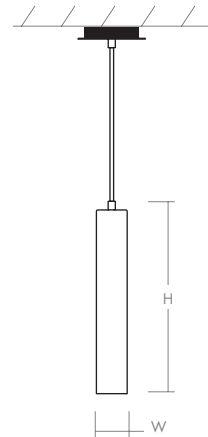

IDOL Pendant
3-635-xx

oxygen

FIXTURE TYPE _____

LOCATION _____

PROJECT _____

DATE _____

-18 Gunmetal

-14 Polished Chrome

-24 Satin Nickel

LIGHT SOURCE	1 x 6.1W LED, 3000K, CRI 90
LUMINAIRE POWER	7.2W at 120V
RATED LIFE	60000 hr RL
OPTIONAL COLOR TEMPERATURES	2700K, 3500K, 4000K
LUMEN OUTPUT	Delivered: 334 lm (LM-79)
INPUT VOLTAGE	120V to 277V AC, 50/60Hz
DRIVER OUTPUT	180mA, 7.6W max power
DIMMING	TRIAC and ELV dimming at 120V AC; 0-10V dimming, 100% to 1% current output
CONSTRUCTION	Plated Steel
DIFFUSER	No diffuser
FINISHES	Polished Chrome (-14), Gunmetal (-18), Satin Nickel (-24)
MOUNTING	4" Octagonal J-Box*, 4" Square J-Box* with a single device mud ring *Deep J-Box (Required to house driver)
STANDARDS	UL Dry/Damp listed, Conforms to UL STD 1598, Certified CAN/CSA STD C22.2 No 250.0.

DIMENSIONS

Dia. Canopy: 5.88"

Dia. Fixture: 2.75"

H. Fixture: 18.50"

Supplied with 10 ft braided cord

Order example for standard fixture:

3-635-24 (x- Voltage - xxx-Sequence # - xx-Finish)

3: 120V to 277V